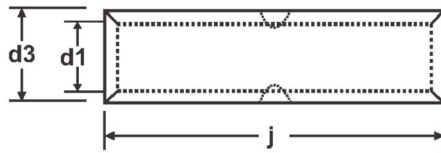

# COPPER BUTT SPLICES (SHORT & LONG) COLOR CODED

File No.: E328465

| CAT. NO. | WIRE RANGE | COLOUR CODE | d1   | d3   | j     | TOOL RECOMMENDED DIE REFERENCE | NUMBER OF CRIMPS | STRIP LENGTH |
|----------|------------|-------------|------|------|-------|--------------------------------|------------------|--------------|
| CE 111   | 8          | RED         | 4.4  | 6.9  | 22.9  | M=MH14                         | 2                | 10mm         |
| CE 112   | 6          | BLUE        | 5.2  | 7.5  | 25.4  | M=MH14                         | 2                | 12mm         |
| CE 113   | 4          | GREY        | 6.4  | 8.7  | 25.4  | M=MH14                         | 2                | 12mm         |
| CE 114   | 2          | BROWN       | 8    | 10.7 | 31.8  | I=ECO50 DIE.UL 107             | 3                | 15mm         |
| CE 115   | 1          | GREEN       | 9.1  | 11.9 | 45.7  | I=ECO50 DIE.UL 119             | 3                | 21mm         |
| CE 116   | 1/0        | PINK        | 9.9  | 13.2 | 40.6  | I=ECO50 DIE.UL 132             | 3                | 18mm         |
| CE 117   | 2/0        | BLACK       | 11.2 | 14.3 | 44.5  | I=ECO50 DIE.UL 143             | 3                | 20mm         |
| CE 118   | 3/0        | ORANGE      | 12.5 | 15.8 | 44.5  | I=ECO50 DIE.UL 158             | 3                | 20mm         |
| CE 119   | 4/0        | PURPLE      | 13.9 | 17.5 | 48.3  | I=ECO50 DIE.UL 175             | 3                | 23mm         |
| CE 120   | 250        | YELLOW      | 15.1 | 19.1 | 50.8  | I=ECO50 DIE.UL 191             | 3                | 24mm         |
| CE 121   | 300        | WHITE       | 16.7 | 20.7 | 53.3  | I=ECO50 DIE.UL 207             | 3                | 25mm         |
| CE 122   | 350        | RED         | 17.8 | 22.2 | 53.3  | I=ECO50 DIE.UL 222             | 3                | 25mm         |
| CE 123   | 400        | BLUE        | 19.4 | 24.1 | 58.4  | I=ECO50 DIE.UL 241             | 3                | 27mm         |
| CE 124   | 500        | BROWN       | 21.2 | 27   | 63.5  | I=ECO50 DIE.UL 270             | 4                | 30mm         |
| CE 125   | 600        | GREEN       | 23.5 | 30.2 | 63.5  | I=ECO50 DIE.UL 302             | 4                | 30mm         |
| CE 126   | 750        | BLACK       | 26.2 | 33.3 | 81.3  | I=ECO50 DIE.UL 333             | 4                | 40mm         |
| CE 127   | 8          | RED         | 4.4  | 6.9  | 44.5  | M=MH14                         | 2                | 20mm         |
| CE 128   | 6          | BLUE        | 5.2  | 7.5  | 44.5  | M=MH14                         | 2                | 20mm         |
| CE 129   | 4          | GREY        | 6.4  | 8.7  | 44.5  | M=MH14                         | 2                | 20mm         |
| CE 130   | 2          | BROWN       | 8    | 10.7 | 48.3  | I=ECO50 DIE.UL 107             | 3                | 22mm         |
| CE 131   | 1          | GREEN       | 9.1  | 11.9 | 55.9  | I=ECO50 DIE.UL 119             | 3                | 26mm         |
| CE 132   | 1/0        | PINK        | 9.9  | 13.2 | 55.9  | I=ECO50 DIE.UL 132             | 3                | 26mm         |
| CE 133   | 2/0        | BLACK       | 11.2 | 14.3 | 57.2  | I=ECO50 DIE.UL 143             | 3                | 28mm         |
| CE 134   | 3/0        | ORANGE      | 12.5 | 15.8 | 57.2  | I=ECO50 DIE.UL 158             | 3                | 28mm         |
| CE 135   | 4/0        | PURPLE      | 13.9 | 17.5 | 69.9  | I=ECO50 DIE.UL 175             | 3                | 33mm         |
| CE 136   | 250        | YELLOW      | 15.1 | 19.1 | 82.6  | I=ECO50 DIE.UL 191             | 3                | 40mm         |
| CE 137   | 300        | WHITE       | 16.7 | 20.7 | 89    | I=ECO50 DIE.UL 207             | 3                | 43mm         |
| CE 138   | 350        | RED         | 17.8 | 22.2 | 95.3  | I=ECO50 DIE.UL 222             | 3                | 46mm         |
| CE 139   | 400        | BLUE        | 19.4 | 24.1 | 95.3  | I=ECO50 DIE.UL 241             | 3                | 46mm         |
| CE 140   | 500        | BROWN       | 21.2 | 27   | 108   | I=ECO50 DIE.UL 270             | 4                | 52mm         |
| CE 141   | 600        | GREEN       | 23.5 | 30.2 | 114.3 | I=ECO50 DIE.UL 302             | 4                | 55mm         |
| CE 142   | 750        | BLACK       | 26.2 | 33.3 | 120.7 | I=ECO50 DIE.UL 333             | 4                | 57mm         |